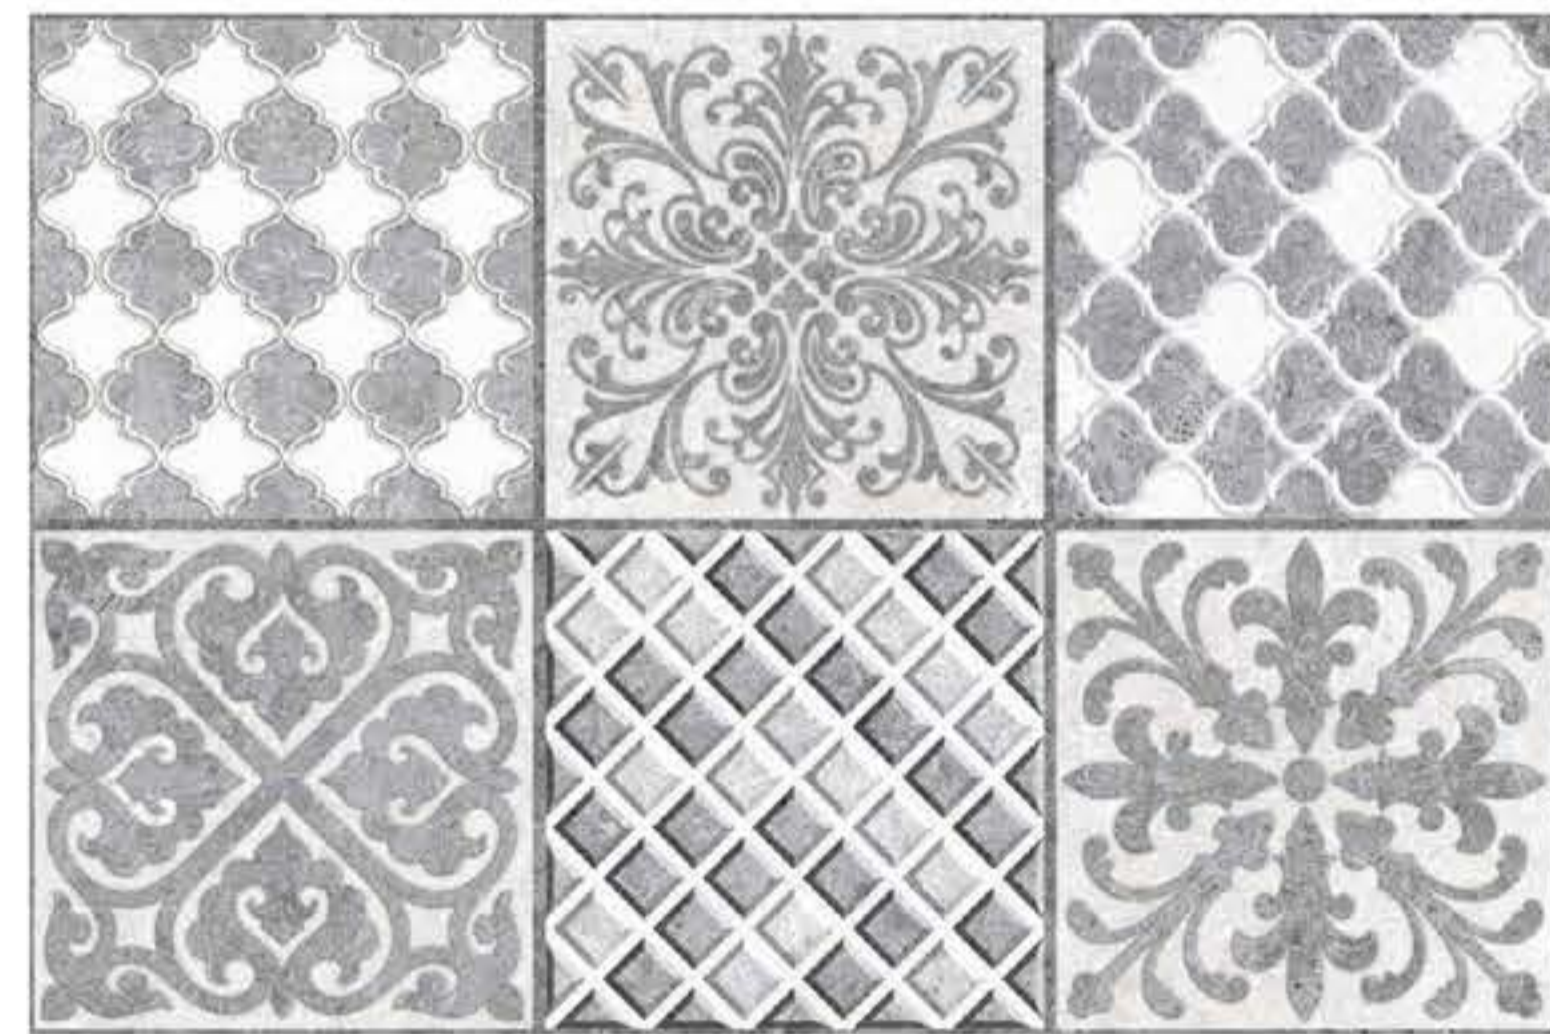

### Information

**30x45CM**  
Satin Matt  
Finish

- SCRATCH RESISTANCE
- CHEMICAL RESISTANCE
- STAIN RESISTANCE
- WATER RESISTANCE
- HYGIENIC SURFACE
- ECO FRIENDLY

66013

66021

66014-HL-1

66022-HL-1

66014